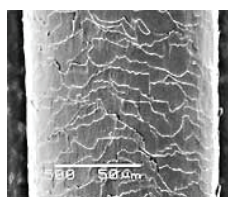

Cuticle treated with Ozone and Negative Ions

How does Premium Coat help stop shedding?

It's a well-known fact that bacteria and fungus on the skin are one cause of dandruff. Did you know that these same bacteria and fungus cause premature and excess shedding? Premium Coat delivers a double punch with the disinfecting power of Ozone and the oxidizing power of Negative Ions.

Skin condition is improved and itching and inflammation decreased. This treatment is highly recommended for dogs with dandruff and other skin conditions.

Premium Dryer has a unique Breeze setting. On this setting, the Premium dryer can be used as an air cleaner. The Ozone and Negative Ion double punch will leave your home or office clean and fresh. Keeping the environment clean will increase the effectiveness of coat treatments and your dog will have an even healthier, shinier coat.

Even dogs that have conditions that prevent you from shampooing them can benefit from Premium Dryer. Gently brush the dog while using the Breeze setting and your dog's coat will be disinfected and deodorized, helping to reduce itching.

✓✓ The effectiveness of the Premium Dryer is enhanced when you use Magic Mist. Magic Mist is available in 100cc, 300cc and 1 liter sizes.

Product Specifications
Voltage: AC100V 50/60Hz
Watts: 1200W (High); 600W (Low)
Suggested Retail Price: $345
Made in Japan