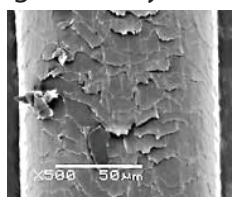

How does Premium Coat effect hair cuticles?

Cuticles are damaged by the environment, too much processing and just time. Damaged cuticles cause your dog's coat to look dull and feel harsh. Premium Coat's Ozone and Negative Ions repair the damage and restore that healthy, winning shine to your champion!